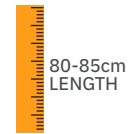

WHY THE MESHAW?

Meeting three important standards, the Meshaw keeps you seen whilst providing limited flame spread and anti-static protection.

**LFS
/AS**
ISO 14116:
2015

FEATURES

- > 98% polyester 2% anti-static grid
- > Hi-vis yellow trim
- > Flame retardant Velcro
- > Complies with ISO 14116 Index 1
- > Flame retardant reflective tape
- > Flame retardant polyester binding
- > Dropped back hem
- > Covered seams to prevent flaming or molten debris
- > High v-neck design